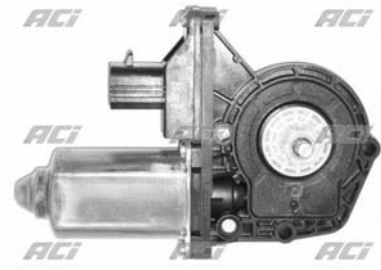

83166

05-03 Lincoln Navigator,
Front Left (Smart)