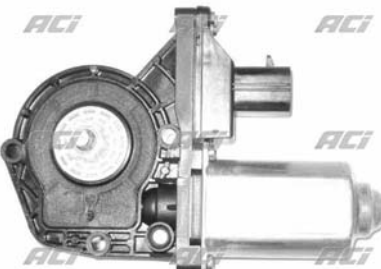

83169

05-03 Lincoln Aviator,
Rear Left (Smart)