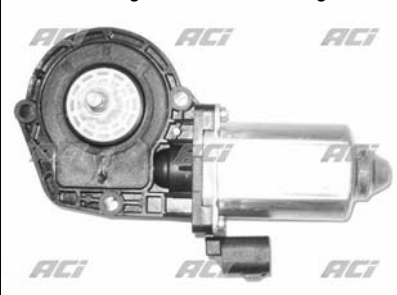

83164
06-03 Ford Expedition,
Lincoln Navigator Front/Rear Right